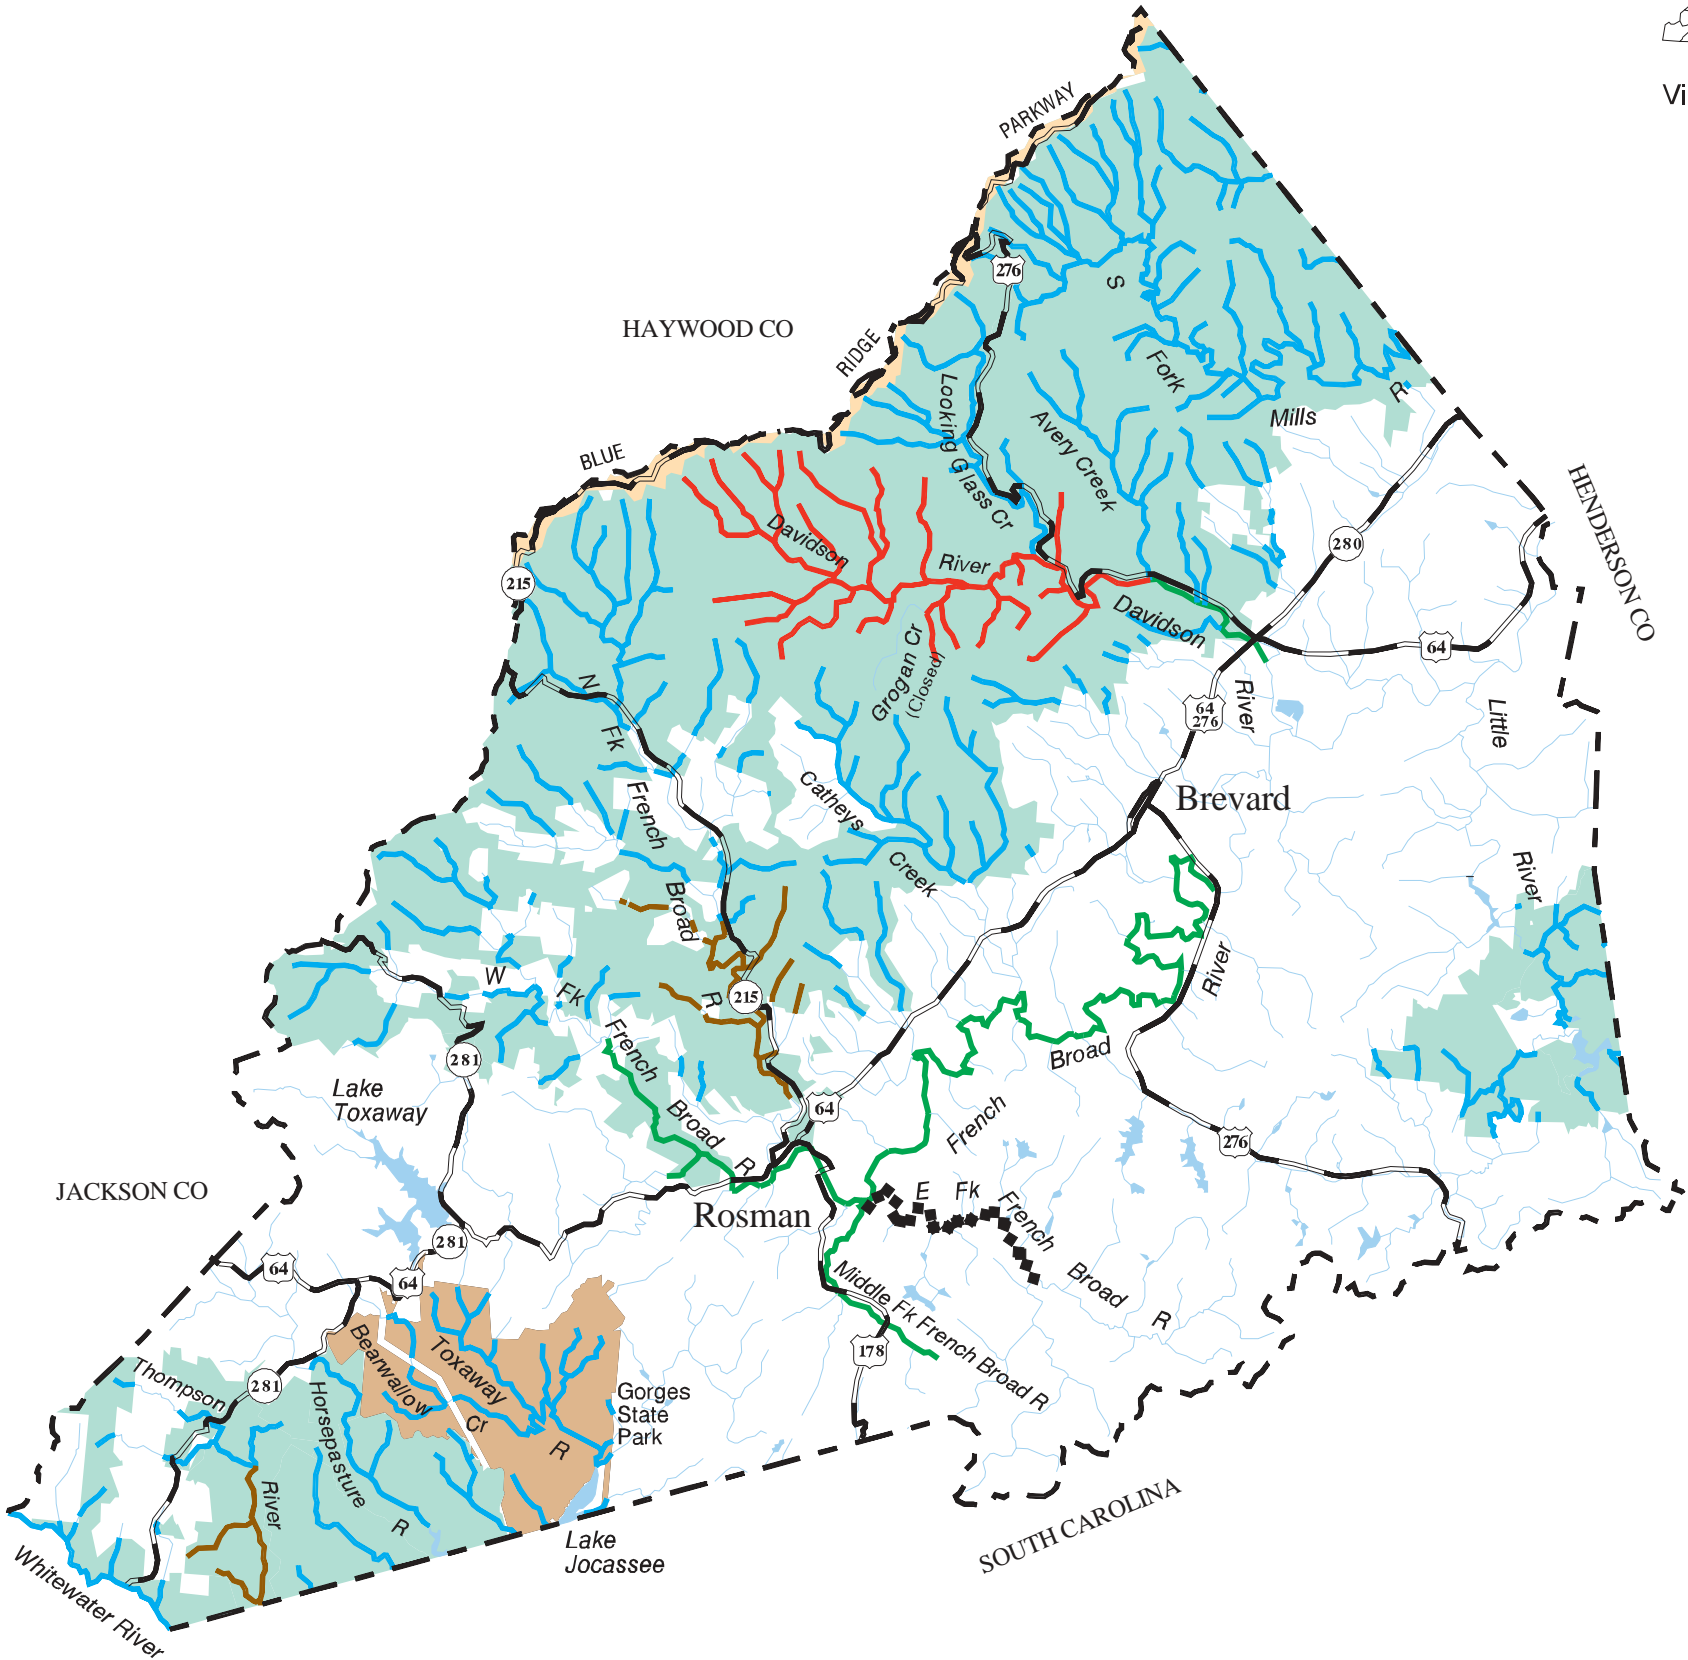

Transylvania County, North Carolina

Trout Stream Regulations

- Undesignated Water
- Hatchery Supported Water
- Delayed Harvest Water
- Wild Trout Water
- Wild Trout Water with Natural Bait
- Catch and Release / Single Hook / Artificial Lure
- Catch and Release / Single Hook / Artificial Fly

Regulations Effective July 1, 2003

Map Prepared for North Carolina Wildlife Resources Commission by the North Carolina Center for Geographic Information & Analysis
 Copyright (c) 2002. This map may be reproduced for individual personal use. It may not be bought, sold, or reproduced for commercial use without the written consent of the North Carolina Wildlife Resources Commission.

NOTE: Grogan Creek - closed to fishing

Legend

- Lake / River
- WRC Game Land
- Other Federal Land
- State Park
- Cherokee Indian Reservation
- County Boundary
- Undesignated Water
- Road
- City or Town
- Interstate Highway
- U.S. Numbered Highway
- N.C. Numbered Highway